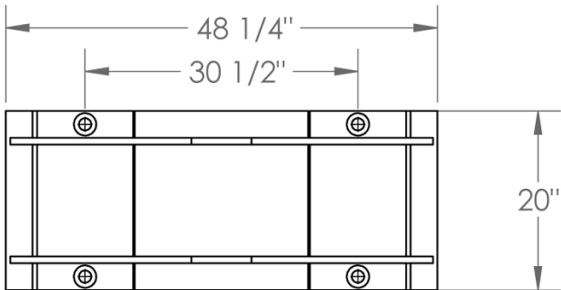

U-42 18" FOLLOWER LIFT SLEEVE W/ GUIDING

U-42 18" FOLLOWER LIFT SLEEVE W/ GUIDING

8001400	U-42	583 lbs Approx