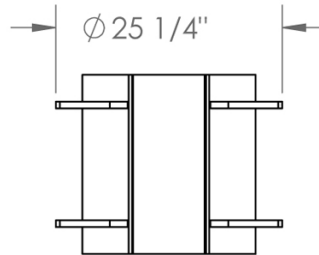

U-42 18" FOLLOWER LIFT SLEEVE W/ GUIDING

U-42 18" FOLLOWER LIFT SLEEVE W/ GUIDING

8001400	U-42	583 lbs Approx