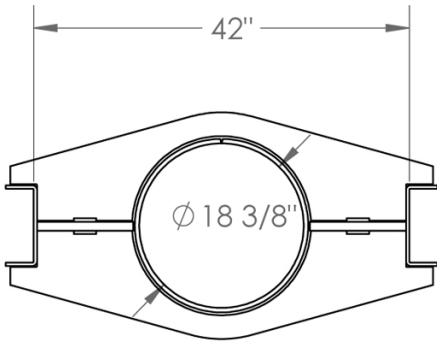

U-42 18" FOLLOWER LIFT SLEEVE W/ GUIDING

U-42 18" FOLLOWER LIFT SLEEVE W/ GUIDING

8001400	U-42	583 lbs Approx