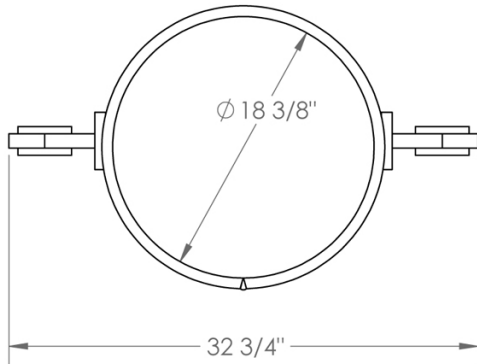

18" FOLLOWER LIFT SLEEVE NON GUIDING

18" FOLLOWER LIFT SLEEVE NON GUIDING

8000890		302.05 lbs Approx