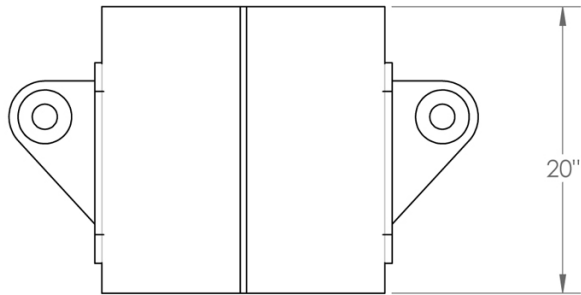

18" FOLLOWER LIFT SLEEVE NON GUIDING

18" FOLLOWER LIFT SLEEVE NON GUIDING

8000890		302.05 lbs Approx