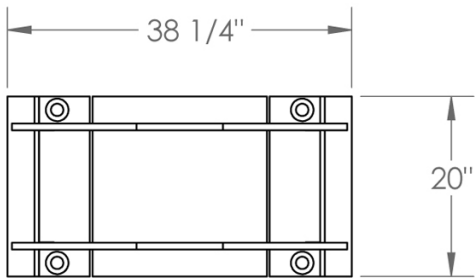

U-32 18" FOLLOWER LIFT SLEEVE W/ GUIDING

U-32 18" FOLLOWER LIFT SLEEVE W/ GUIDING

8000795	U-32	452 lbs Approx
---------	------	-----------------------