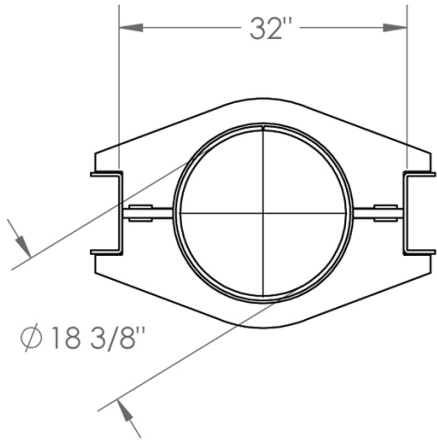

U-32 18" FOLLOWER LIFT SLEEVE W/ GUIDING

U-32 18" FOLLOWER LIFT SLEEVE W/ GUIDING

8000795	U-32	452 lbs Approx
---------	------	-----------------------