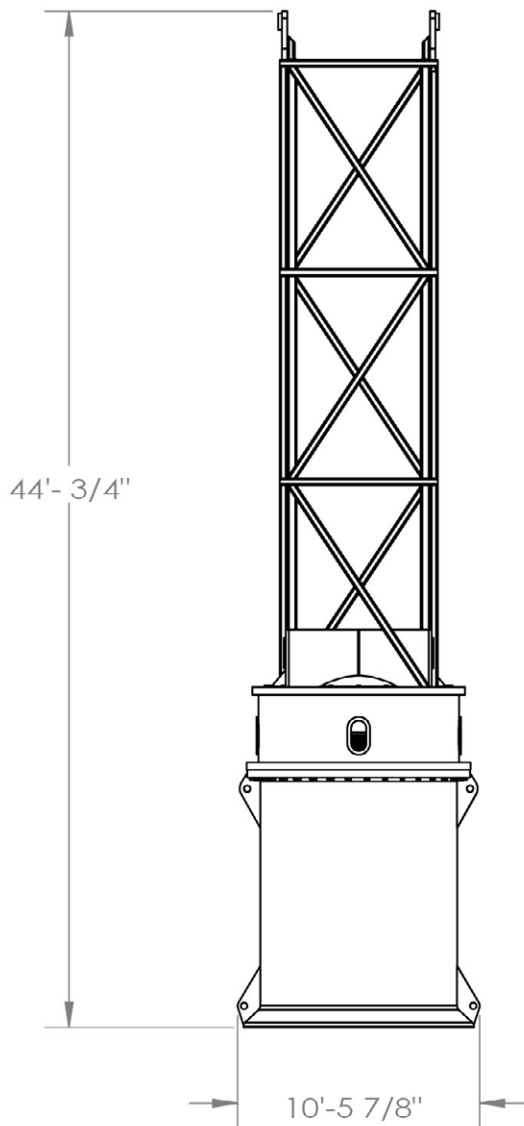

OS 10098 98" Sleeve Dimensions

Approx Weight: 102,550 lbs

For Pile Size: 54", 60", 66", 72", 84", 96", 98"
98" Offshore Lead w/ Step Drive Plate

PILECO

office (936)494-4200 • 1-800-409-0018 • fax (936)494-4201
www.Pileco.com • 491 Conroe Park W. Dr. • Conroe, TX 77303