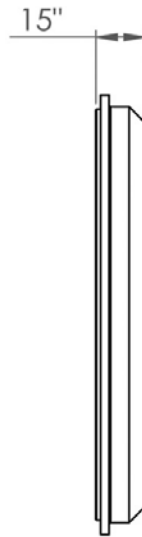

**98" ADAPTER RING**

**98" ADAPTER RING**

**TOTAL WEIGHT APPROX.: 7,250 lbs**