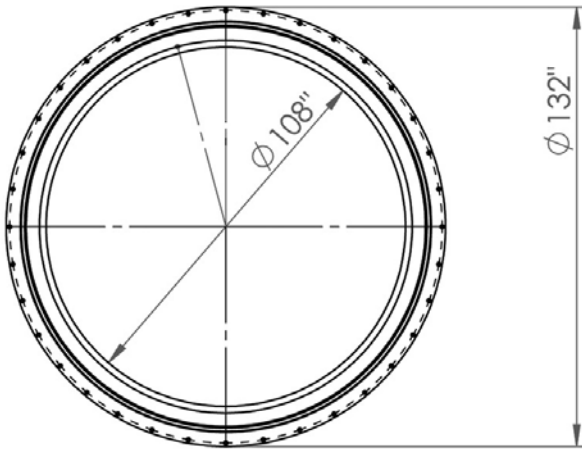

**98" ADAPTER RING**

**98" ADAPTER RING**

**TOTAL WEIGHT APPROX.: 7,250 lbs**