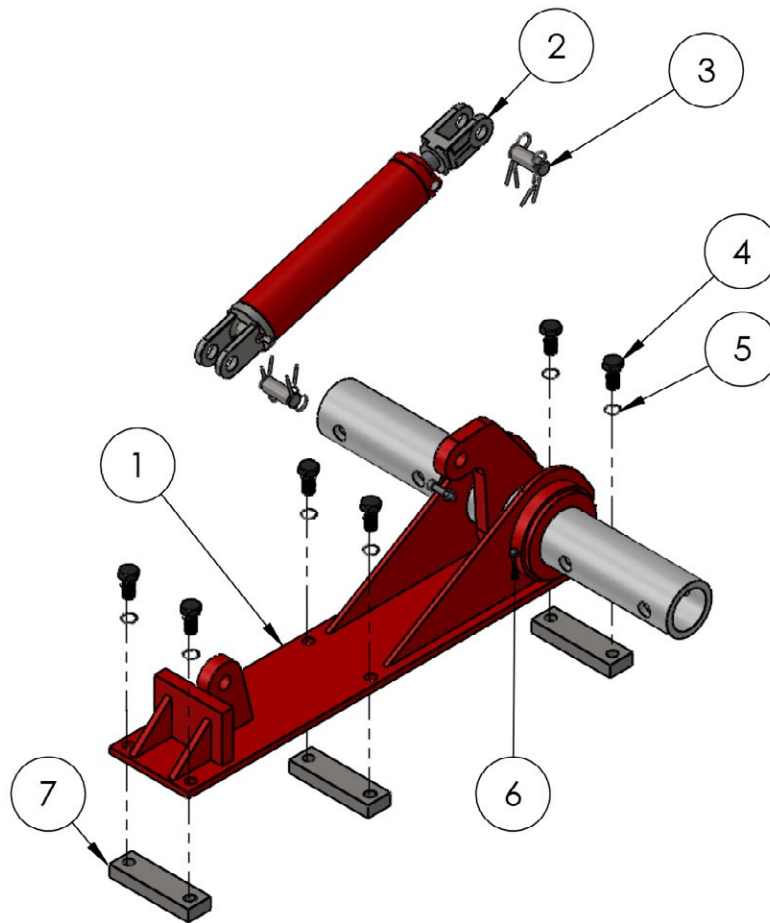

PILECO INC.

Parts Manual

**PILEGATE BODY ASSEMBLY
216-1001**

ITEM NO.	PART NO.	DESCRIPTION	QTY.
1	216-1001	PILE GATE BODY	1
2	8000846	3" X 12" CYLINDER W300120-S	1
3	8004450	Grooved and Drilled Headless Pin 1" x 2-1/4" Low Carbon Steel Zinc Clear (includes hairpin 8004451)	2
4	8001189	20-2.5 X 40 HEX HEAD CAP- SCREW	6
5	204114	20MM SCHNORR SAFETY WASHER	6
6	8004452	8MM X 1 GREASE ZERK STRAIGHT	2
7	8003083	PLATE	3