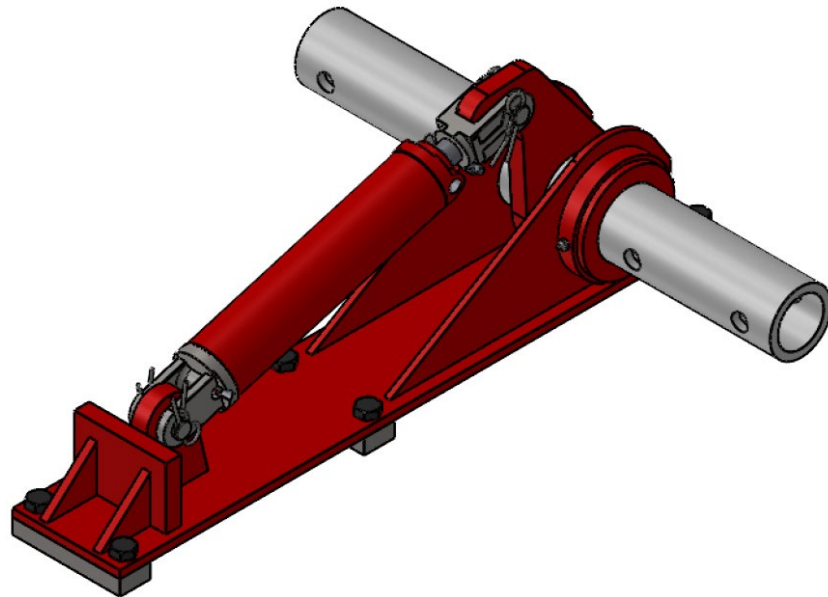

PILECO INC.

Parts Manual

**PILEGATE BODY ASSEMBLY
216-1001**

ITEM NO.	PART NO.	DESCRIPTION	QTY.
1	216-1001	PILE GATE BODY	1
2	8000846	3" X 12" CYLINDER W300120-S	1
3	8004450	Grooved and Drilled Headless Pin 1" x 2-1/4" Low Carbon Steel Zinc Clear (includes hairpin 8004451)	2
4	8001189	20-2.5 X 40 HEX HEAD CAP- SCREW	6
5	204114	20MM SCHNORR SAFETY WASHER	6
6	8004452	8MM X 1 GREASE ZERK STRAIGHT	2
7	8003083	PLATE	3