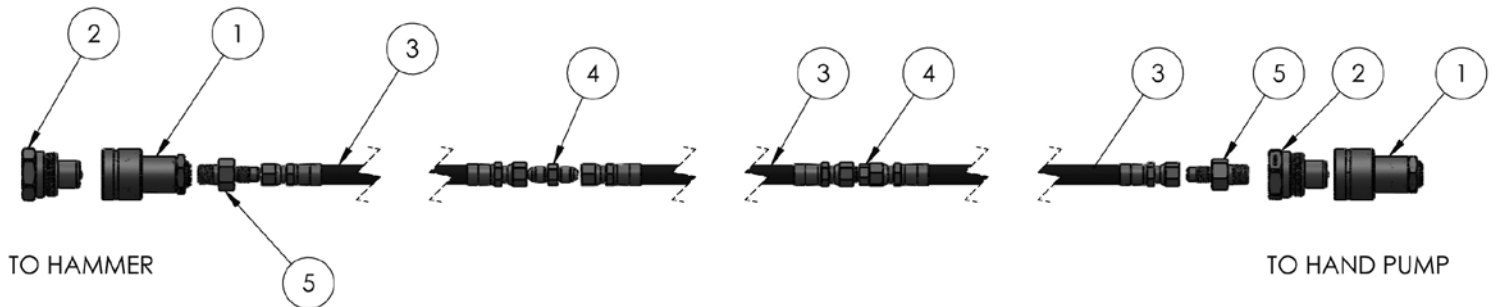

Hydraulic Hand Pump Continued....

*each part number links to web site part

ITEM NO.	PART NUMBER	DESCRIPTION	QTY.
1	55107	P-51 ENERPAC PUMP	1
2	55120	G25-SL600-CB SS PRESSURE GAUGE	1
3	55121	4SAE MALE TO 1/4 NPT MALE ADAPTER	1
4	55104	1/4 JIC FEMALE SWIVEL FITTING TO 1/4 JIC FEMALE SWIV- EL 1/4 PRESSURE HOSE	1
5	55122	RUBBER FOOT 1" X 1"-1/4-20 X 3/4 BOLT	4
6	55105	PLATE	1
7	55103	MANIFOLD COMPLETE	1
8	55123	4 SAE MALE TO 1/4 JIC MALE STRAIGHT ADAPTER	2
9	55124	M6 SPLIT LOCKWASHER	14
10	55125	M6-1.0 JAM NUT	10
11	55126	6-1.0 X 25 SOCKET HEAD CAPSCREW	4
12	55127	8MM SPLIT LOCKWASHERS	4
13	55128	8-1.25 X 30 HEX HEAD CAPSCREW	4
14	55108	CHAIN LINK #2/0 X 16"	1
15	55129	6MM FLAT WASHER	2
16	55130	6-1.0 X 20 HEX HEAD CAPSCREW	2
17	55131	3/8 NPT MALE TO 1/4 JIC MALE 90 ADAPTER	2
18	55109	1/4 JIC FEMALE SWIVEL FITTING TO 1/4 JIC FEMALE SWIV- EL HOSE TO TANK	1

**Manifold
Complete**

**each part number links to web site part*

ITEM NO.	PART NUMBER	DESCRIPTION	QTY.
1	55110	CXFA-XCN DIRECTION CHECK	1
2	55106	MANIFOLD	1
3	55111	DOERING DUMP VALVE	1
4	55112	NEEDLE VALVE	1
5	55113	RELIEF VALVE	1

HAND PUMP 1/4" HOSE ASSEMBLY 150FT IN 50FT SECTIONS

**each part number links to web site part*

ITEM NO.	PART NUMBER	DESCRIPTION	QTY.
1	55133	1/4" COUPLER NPFT SCREW TYPE QUICK DISCONNECT FEMALE	2
2	55134	1/4" 3000 SERIES NIPPLE NPFT SCREW TYPE QUICK DISCONNECT MALE	2
3	8000440	4 FEMALE JIC TO 4 FEMALE JIC 1/4 HOSE 50FT	3
4	55137	4 JIC MALE TO 4 JIC MALE STRAIGHT ADAPTER	2
5	8001067	1/4 NPT MALE TO 1/4 JIC MALE STRAIGHT ADAPTER	2