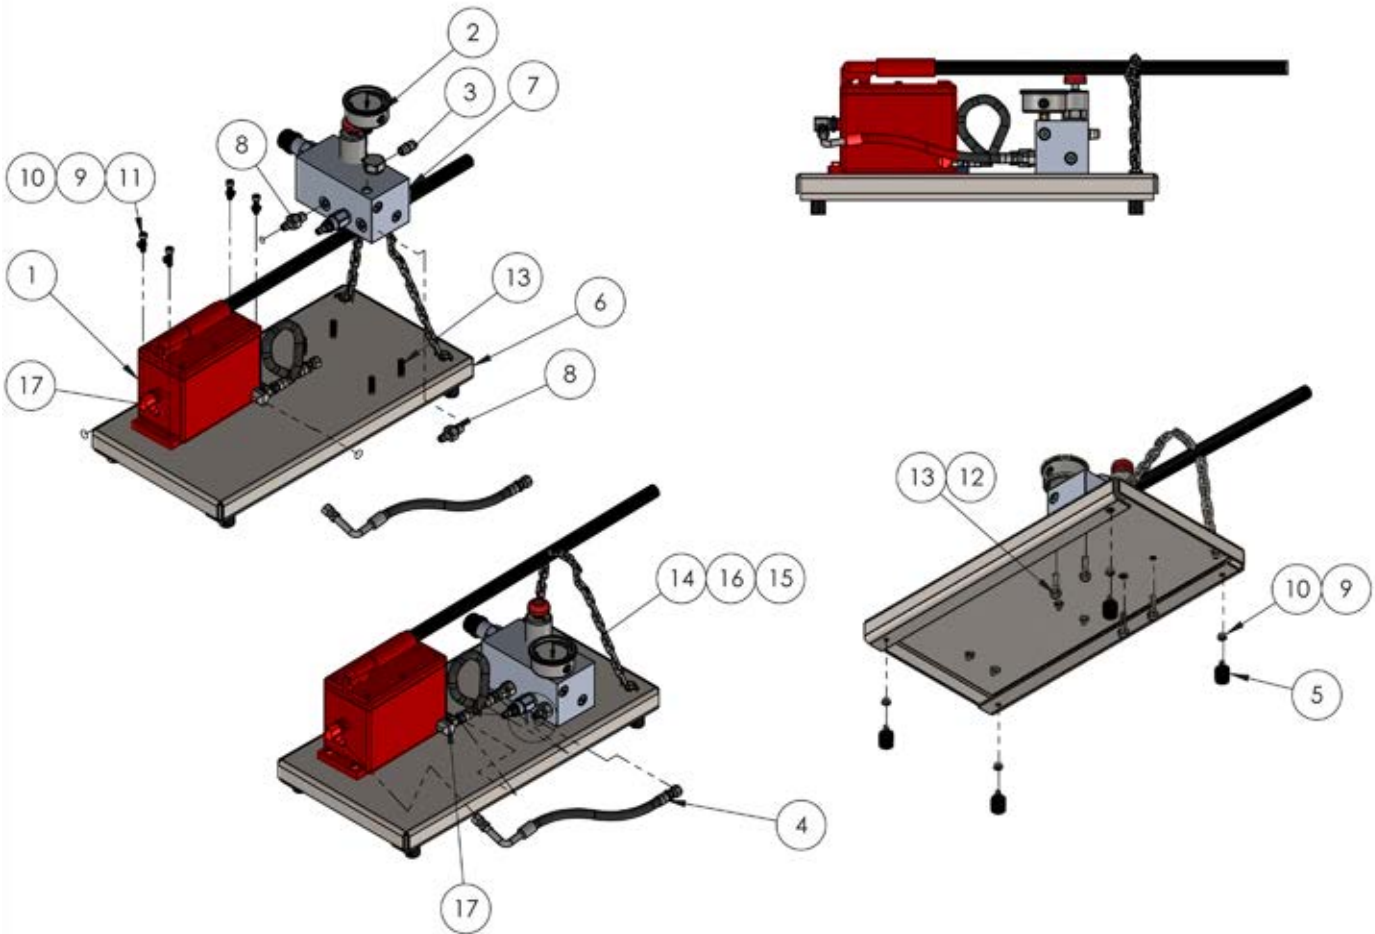

PILECO INC.

HAND PUMP
Parts Manual

Hand Pump Manual

Hydraulic Hand Pump	page # 3-4
Manifold Complete	page # 5
Hand Pump 1/4" Hose assembly	page # 6

Hydraulic Hand Pump Assembly

Continued...

Hydraulic Hand Pump Assembly

Hydraulic Hand Pump Continued....

*each part number links to web site part

ITEM NO.	PART NUMBER	DESCRIPTION	QTY.
1	55107	P-51 ENERPAC PUMP	1
2	55120	G25-SL600-CB SS PRESSURE GAUGE	1
3	55121	4SAE MALE TO 1/4 NPT MALE ADAPTER	1
4	55104	1/4 JIC FEMALE SWIVEL FITTING TO 1/4 JIC FEMALE SWIV- EL 1/4 PRESSURE HOSE	1
5	55122	RUBBER FOOT 1" X 1"-1/4-20 X 3/4 BOLT	4
6	55105	PLATE	1
7	55103	MANIFOLD COMPLETE	1
8	55123	4 SAE MALE TO 1/4 JIC MALE STRAIGHT ADAPTER	2
9	55124	M6 SPLIT LOCKWASHER	14
10	55125	M6-1.0 JAM NUT	10
11	55126	6-1.0 X 25 SOCKET HEAD CAPSCREW	4
12	55127	8MM SPLIT LOCKWASHERS	4
13	55128	8-1.25 X 30 HEX HEAD CAPSCREW	4
14	55108	CHAIN LINK #2/0 X 16"	1
15	55129	6MM FLAT WASHER	2
16	55130	6-1.0 X 20 HEX HEAD CAPSCREW	2
17	55131	3/8 NPT MALE TO 1/4 JIC MALE 90 ADAPTER	2
18	55109	1/4 JIC FEMALE SWIVEL FITTING TO 1/4 JIC FEMALE SWIV- EL HOSE TO TANK	1

**Manifold
Complete**

**each part number links to web site part*

ITEM NO.	PART NUMBER	DESCRIPTION	QTY.
1	55110	CXFA-XCN DIRECTION CHECK	1
2	55106	MANIFOLD	1
3	55111	DOERING DUMP VALVE	1
4	55112	NEEDLE VALVE	1
5	55113	RELIEF VALVE	1

HAND PUMP 1/4" HOSE ASSEMBLY 150FT IN 50FT SECTIONS

**each part number links to web site part*

ITEM NO.	PART NUMBER	DESCRIPTION	QTY.
1	55133	1/4" COUPLER NPFT SCREW TYPE QUICK DISCONNECT FEMALE	2
2	55134	1/4" 3000 SERIES NIPPLE NPFT SCREW TYPE QUICK DISCONNECT MALE	2
3	8000440	4 FEMALE JIC TO 4 FEMALE JIC 1/4 HOSE 50FT	3
4	55137	4 JIC MALE TO 4 JIC MALE STRAIGHT ADAPTER	2
5	8001067	1/4 NPT MALE TO 1/4 JIC MALE STRAIGHT ADAPTER	2