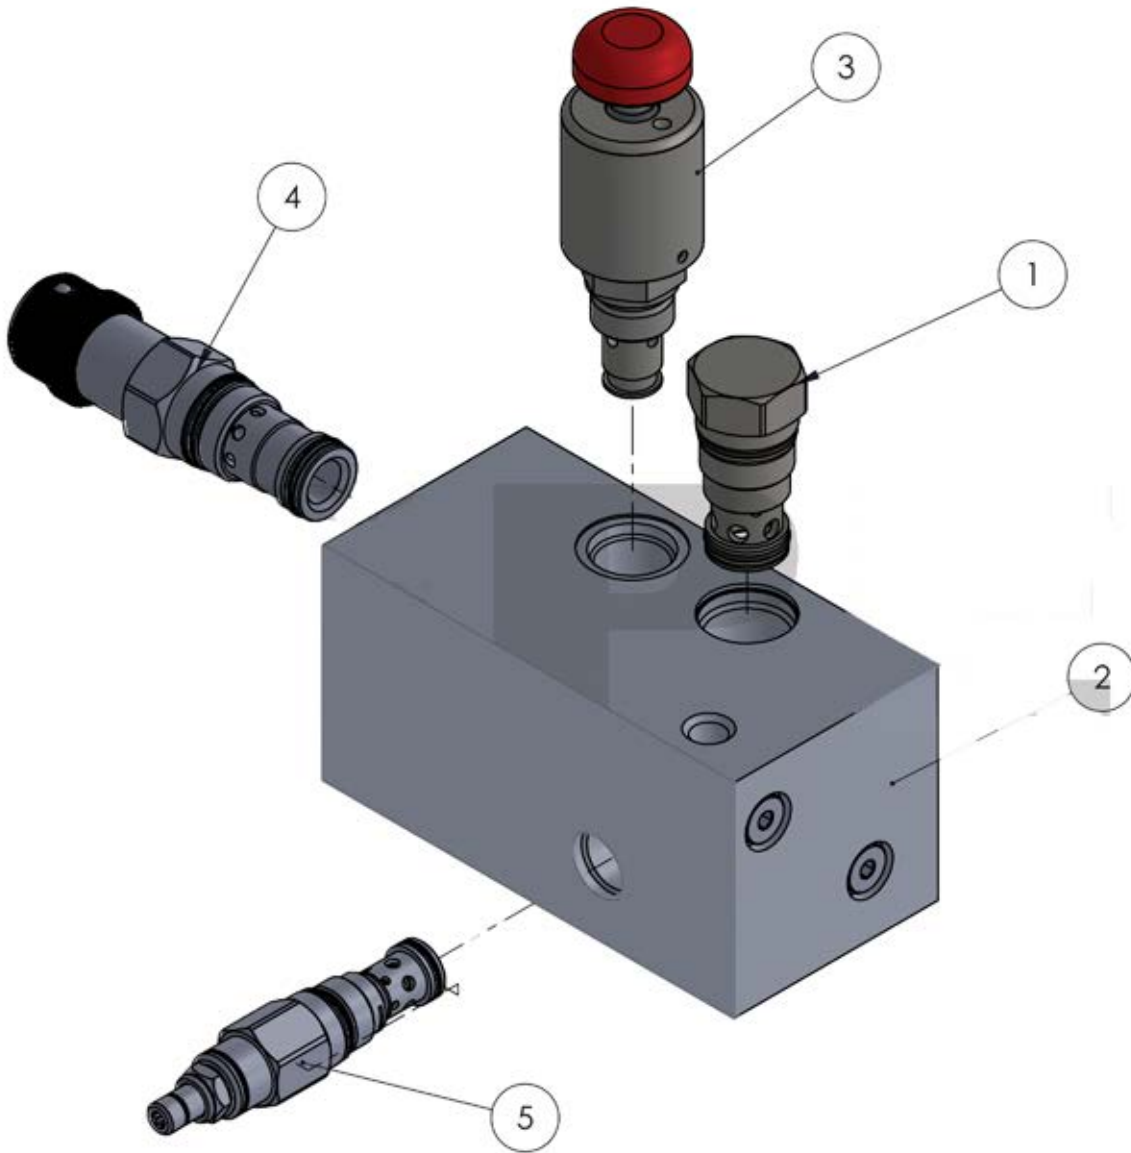

PILECO INC.

HAND PUMP
Parts Manual

Hand Pump Manual

Hydraulic Hand Pump	page # 3-4
Manifold Complete	page # 5
Hand Pump 1/4" Hose assembly	page # 6

Hydraulic Hand Pump Assembly

Continued...

Hydraulic Hand Pump Assembly

Hydraulic Hand Pump Continued....

*each part number links to web site part

ITEM NO.	PART NUMBER	DESCRIPTION	QTY.
1	55107	P-51 ENERPAC PUMP	1
2	55120	G25-SL600-CB SS PRESSURE GAUGE	1
3	55121	4SAE MALE TO 1/4 NPT MALE ADAPTER	1
4	55104	1/4 JIC FEMALE SWIVEL FITTING TO 1/4 JIC FEMALE SWIV- EL 1/4 PRESSURE HOSE	1
5	55122	RUBBER FOOT 1" X 1"-1/4-20 X 3/4 BOLT	4
6	55105	PLATE	1
7	55103	MANIFOLD COMPLETE	1
8	55123	4 SAE MALE TO 1/4 JIC MALE STRAIGHT ADAPTER	2
9	55124	M6 SPLIT LOCKWASHER	14
10	55125	M6-1.0 JAM NUT	10
11	55126	6-1.0 X 25 SOCKET HEAD CAPSCREW	4
12	55127	8MM SPLIT LOCKWASHERS	4
13	55128	8-1.25 X 30 HEX HEAD CAPSCREW	4
14	55108	CHAIN LINK #2/0 X 16"	1
15	55129	6MM FLAT WASHER	2
16	55130	6-1.0 X 20 HEX HEAD CAPSCREW	2
17	55131	3/8 NPT MALE TO 1/4 JIC MALE 90 ADAPTER	2
18	55109	1/4 JIC FEMALE SWIVEL FITTING TO 1/4 JIC FEMALE SWIV- EL HOSE TO TANK	1

**Manifold
Complete**

**each part number links to web site part*

ITEM NO.	PART NUMBER	DESCRIPTION	QTY.
1	55110	CXFA-XCN DIRECTION CHECK	1
2	55106	MANIFOLD	1
3	55111	DOERING DUMP VALVE	1
4	55112	NEEDLE VALVE	1
5	55113	RELIEF VALVE	1

HAND PUMP 1/4" HOSE ASSEMBLY 150FT IN 50FT SECTIONS

**each part number links to web site part*

ITEM NO.	PART NUMBER	DESCRIPTION	QTY.
1	55133	1/4" COUPLER NPFT SCREW TYPE QUICK DISCONNECT FEMALE	2
2	55134	1/4" 3000 SERIES NIPPLE NPFT SCREW TYPE QUICK DISCONNECT MALE	2
3	8000440	4 FEMALE JIC TO 4 FEMALE JIC 1/4 HOSE 50FT	3
4	55137	4 JIC MALE TO 4 JIC MALE STRAIGHT ADAPTER	2
5	8001067	1/4 NPT MALE TO 1/4 JIC MALE STRAIGHT ADAPTER	2