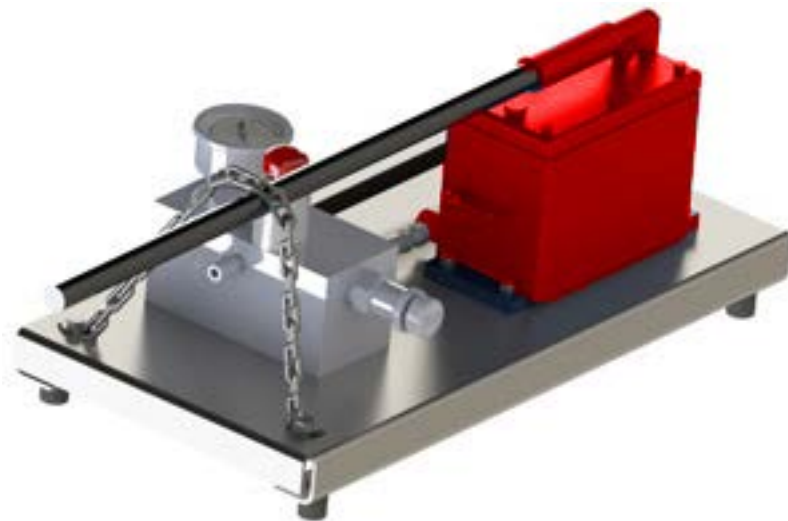

PILECO INC.

HAND PUMP
Parts Manual

Hand Pump Manual

Hydraulic Hand Pump	page # 3-4
Manifold Complete	page # 5
Hand Pump 1/4" Hose assembly	page # 6

Hydraulic Hand Pump Assembly

Continued...

Hydraulic Hand Pump Assembly

Hydraulic Hand Pump Continued....

*each part number links to web site part

ITEM NO.	PART NUMBER	DESCRIPTION	QTY.
1	55107	P-51 ENERPAC PUMP	1
2	55120	G25-SL600-CB SS PRESSURE GAUGE	1
3	55121	4SAE MALE TO 1/4 NPT MALE ADAPTER	1
4	55104	1/4 JIC FEMALE SWIVEL FITTING TO 1/4 JIC FEMALE SWIV- EL 1/4 PRESSURE HOSE	1
5	55122	RUBBER FOOT 1" X 1"-1/4-20 X 3/4 BOLT	4
6	55105	PLATE	1
7	55103	MANIFOLD COMPLETE	1
8	55123	4 SAE MALE TO 1/4 JIC MALE STRAIGHT ADAPTER	2
9	55124	M6 SPLIT LOCKWASHER	14
10	55125	M6-1.0 JAM NUT	10
11	55126	6-1.0 X 25 SOCKET HEAD CAPSCREW	4
12	55127	8MM SPLIT LOCKWASHERS	4
13	55128	8-1.25 X 30 HEX HEAD CAPSCREW	4
14	55108	CHAIN LINK #2/0 X 16"	1
15	55129	6MM FLAT WASHER	2
16	55130	6-1.0 X 20 HEX HEAD CAPSCREW	2
17	55131	3/8 NPT MALE TO 1/4 JIC MALE 90 ADAPTER	2
18	55109	1/4 JIC FEMALE SWIVEL FITTING TO 1/4 JIC FEMALE SWIV- EL HOSE TO TANK	1

**Manifold
Complete**

**each part number links to web site part*

ITEM NO.	PART NUMBER	DESCRIPTION	QTY.
1	55110	CXFA-XCN DIRECTION CHECK	1
2	55106	MANIFOLD	1
3	55111	DOERING DUMP VALVE	1
4	55112	NEEDLE VALVE	1
5	55113	RELIEF VALVE	1

HAND PUMP 1/4" HOSE ASSEMBLY 150FT IN 50FT SECTIONS

**each part number links to web site part*

ITEM NO.	PART NUMBER	DESCRIPTION	QTY.
1	55133	1/4" COUPLER NPFT SCREW TYPE QUICK DISCONNECT FEMALE	2
2	55134	1/4" 3000 SERIES NIPPLE NPFT SCREW TYPE QUICK DISCONNECT MALE	2
3	8000440	4 FEMALE JIC TO 4 FEMALE JIC 1/4 HOSE 50FT	3
4	55137	4 JIC MALE TO 4 JIC MALE STRAIGHT ADAPTER	2
5	8001067	1/4 NPT MALE TO 1/4 JIC MALE STRAIGHT ADAPTER	2