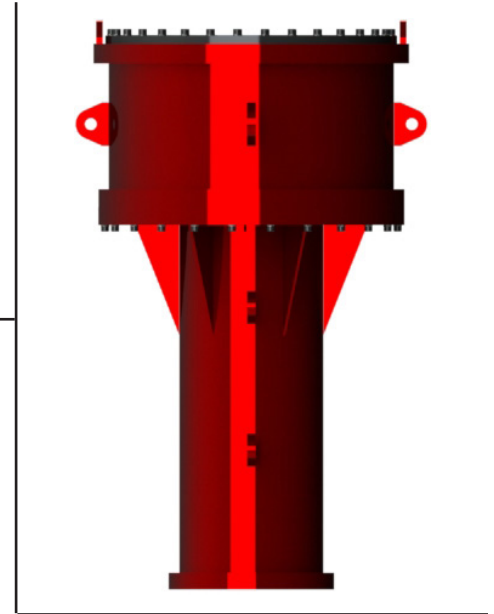

#8005501

24" SKIRT TO FIT 48" CAP TO FIT S150

#8005501

Weight: 16,574 lbs.