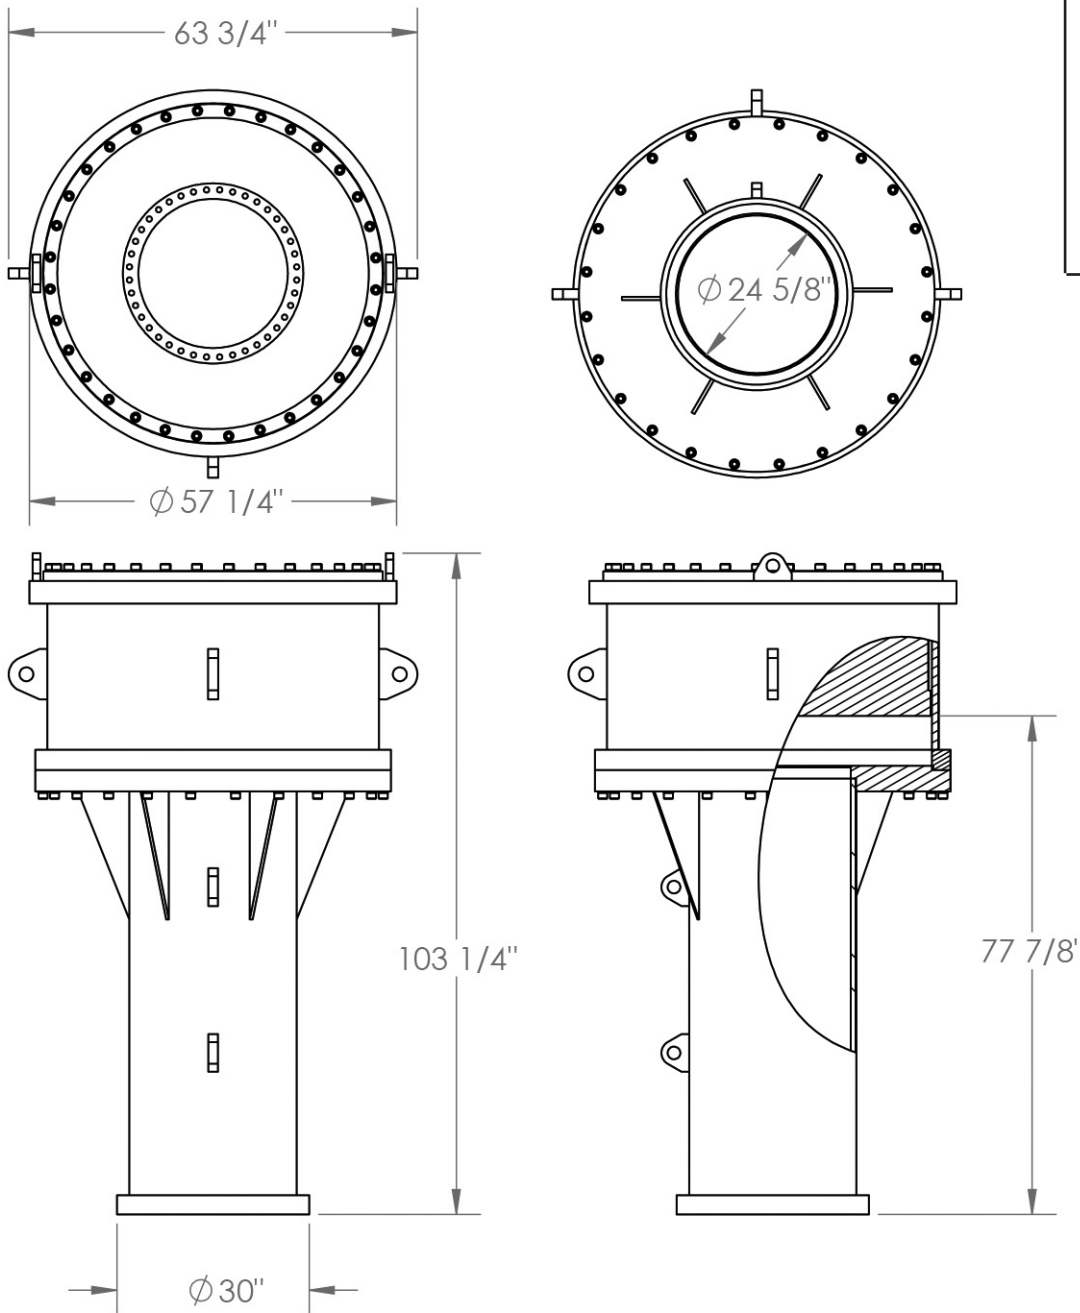

#8005501

24" SKIRT TO FIT 48" CAP TO FIT S150

#8005501

Weight: 16,574 lbs.