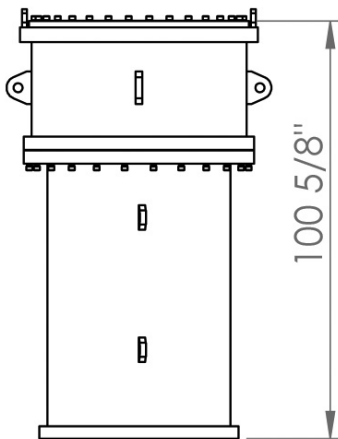

#8005479

42" SKIRT TO FIT 48" CAP TO FIT S150

SLEEVE
 OPENING

#8005479

Weight: 16,307 lbs.