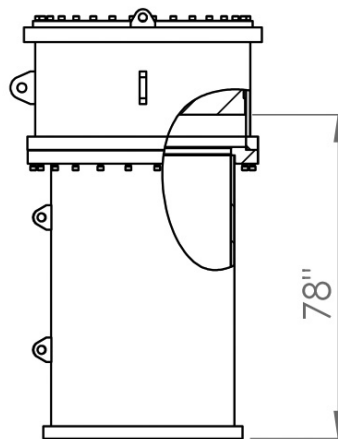

#8005479

42" SKIRT TO FIT 48" CAP TO FIT S150

SLEEVE
 OPENING

#8005479

Weight: 16,307 lbs.