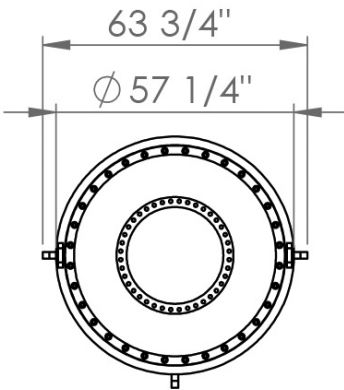

#8005479

42" SKIRT TO FIT 48" CAP TO FIT S150

SLEEVE
 OPENING

#8005479

Weight: 16,307 lbs.