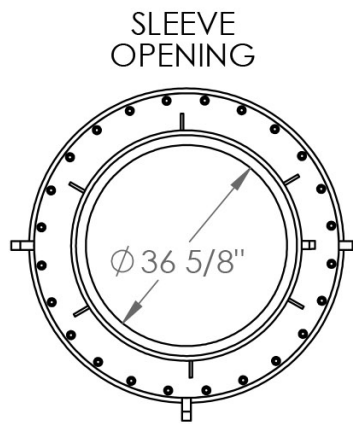

#8005443

36" SKIRT TO FIT 48" CAP TO FIT S150

#8005443

Weight: 16,620 lbs.