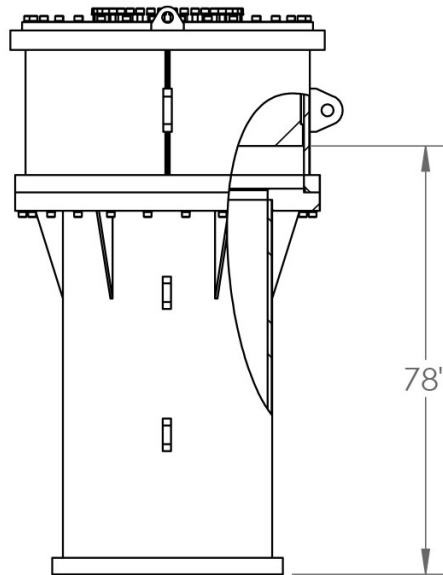

#8005443

36" SKIRT TO FIT 48" CAP TO FIT S150

#8005443

Weight: 16,620 lbs.