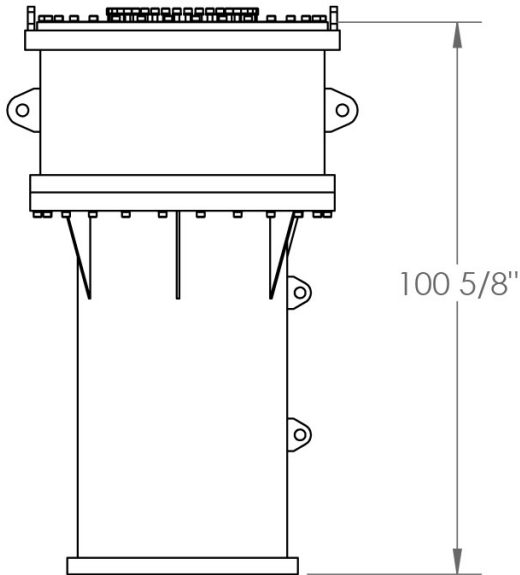

#8005443

36" SKIRT TO FIT 48" CAP TO FIT S150

#8005443

Weight: 16,620 lbs.