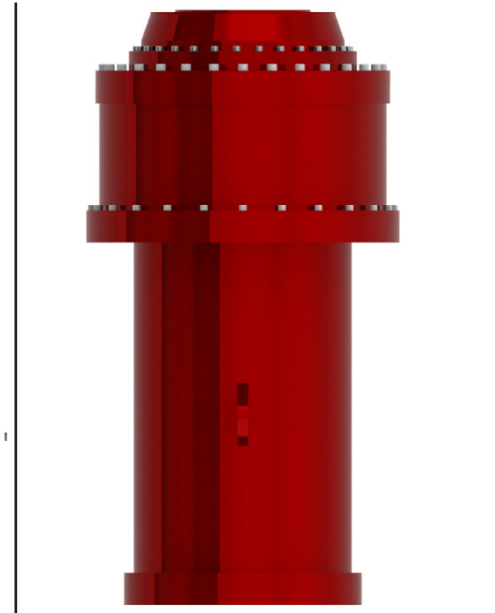

36" SLEEVE DIAGRAM FOR D80-23

36" SLEEVE FOR DD80-23
#286100
Weight: 16,521 lbs.