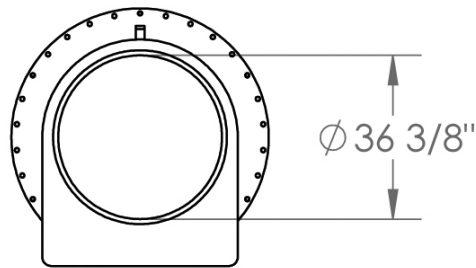

36" SLEEVE DIAGRAM FOR D80-23

36" SLEEVE FOR DD80-23
#286100
Weight: 16,521 lbs.