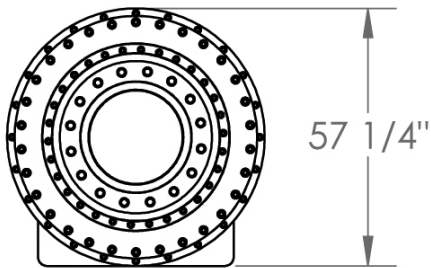

36" SLEEVE DIAGRAM FOR D80-23

36" SLEEVE FOR DD80-23
#286100
Weight: 16,521 lbs.