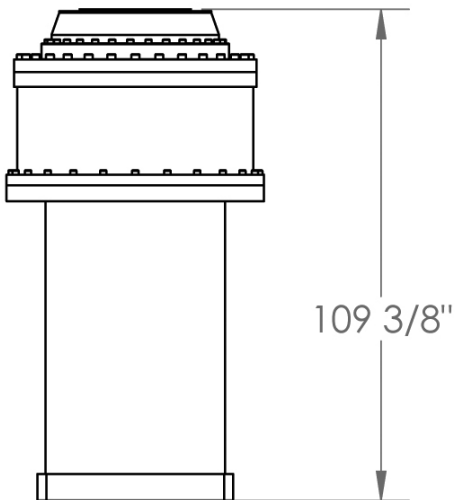

36" SLEEVE DIAGRAM FOR D80-23

36" SLEEVE FOR DD80-23
#286100
Weight: 16,521 lbs.