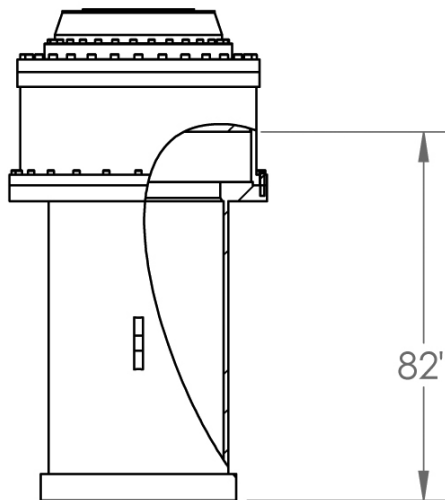

36" SLEEVE DIAGRAM FOR D80-23

36" SLEEVE FOR DD80-23
#286100
Weight: 16,521 lbs.