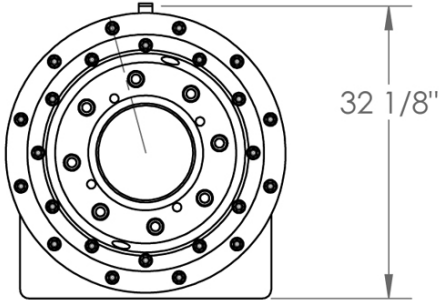

24" SLEEVE DIAGRAM FOR D19-42

24" SLEEVE FOR D19-42
#282200
Weight lbs. 2,969