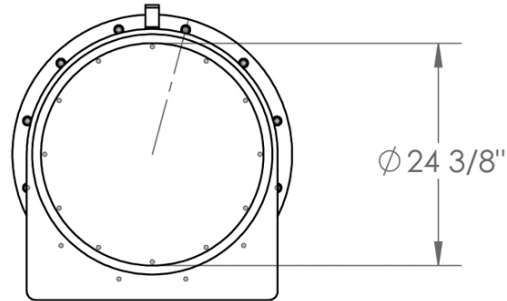

24" SLEEVE DIAGRAM FOR D19-42

24" SLEEVE FOR D19-42
#282200
Weight lbs. 2,969