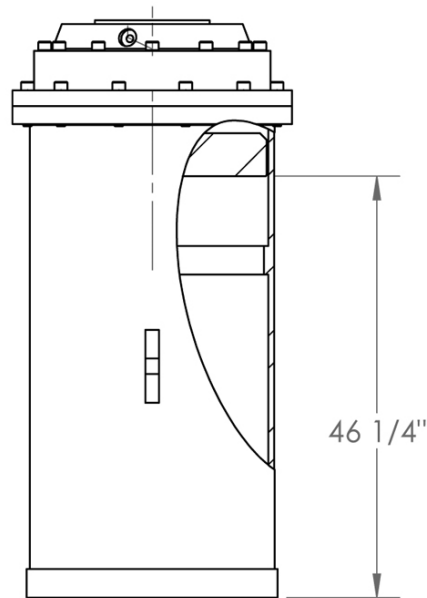

24" SLEEVE DIAGRAM FOR D19-42

24" SLEEVE FOR D19-42
#282200
Weight lbs. 2,969