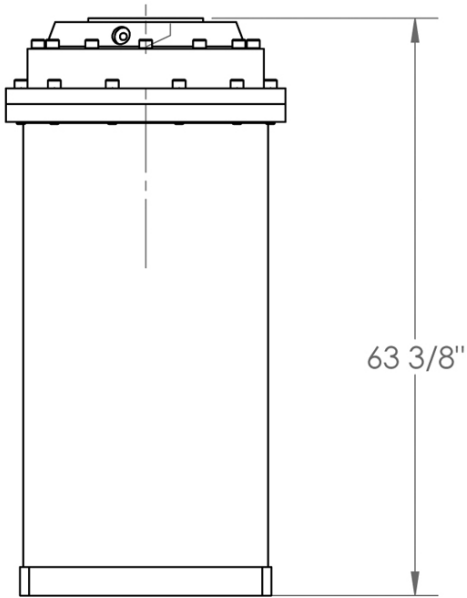

24" SLEEVE DIAGRAM FOR D19-42

24" SLEEVE FOR D19-42
#282200
Weight lbs. 2,969