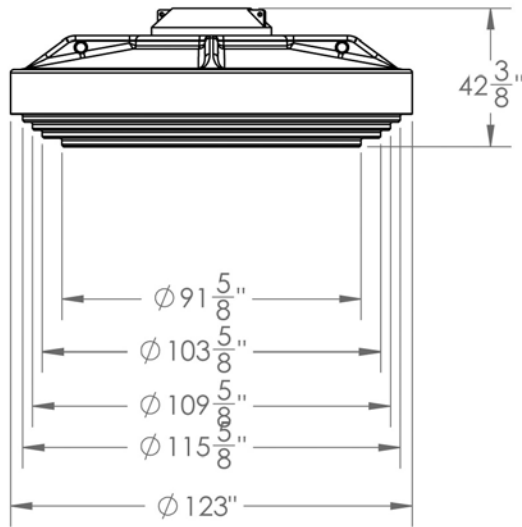

P-529 120" Large Diameter Step Drive Plate Assembly & Diagram

P-529 120" Large Diameter Step Drive Plate

	#	Assembly	Qty.	Weights lbs Approx.	Accessories
	410464	120" Step Drive Plates Diameter	1	74,621	steel cable 2
500335	striker plate, Ø 37" x 12"	1	3,080	(910-CBCP-12MM) cable clamp 2	
500165	aluminium cushion, Ø 37" x 1/2"	3	159 (for 3)		
500115	phenolic cushion, Ø 37" x 1"	2	142 (for 2)		
				Total: 78,002 lbs approx.	
Pipe Pile Size: Up to 120"Ø			OS Type Lead Size: 10120		