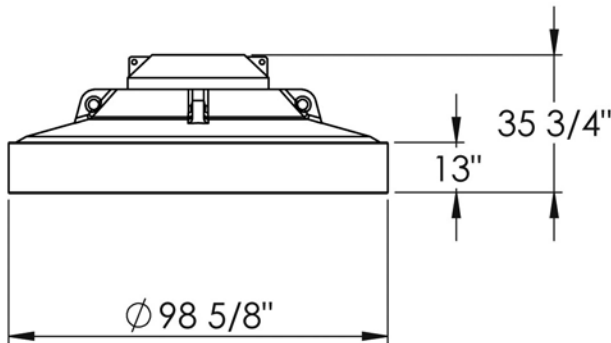

P-517 98" Large Diameter Drive Plate Assembly & Diagram

P-517 98" Large Diameter Drive Plate

	#	Assembly	Qty.	Weights lbs Approx.	Accessories
	410454	98" Drive Plates Diameter	1	38,400	steel cable 2
	500335	striker plate, Ø 37" x 12"	1	3080	(910-CBCP-12MM) cable clamp 2
	500165	aluminium cushion, Ø 37" x 1/2"	3	159	
	500115	phenolic cushion, Ø 37" x 1"	2	142	
				Total: 41,781 lbs approx.	

Pipe Pile Size: Up to 98-1/2"Ø , Use guide shoes for Ø 66", 72", 84", 96" **U-Lead Size:** OS 98

PILECO