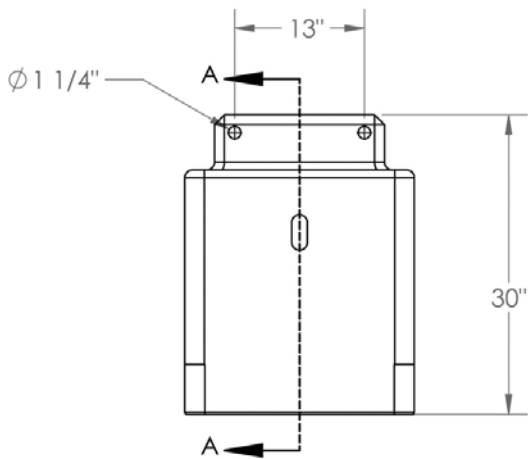

Helmet Insert 18" Square Long Diagram

Helmet Insert 18" Square Long Helmets

Inserts For Concrete Piles		
500518-L	18" Square	1,800 lbs. Approx