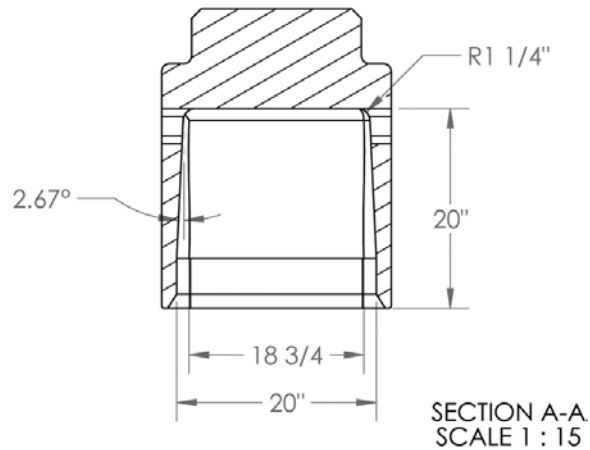

Helmet Insert 18" Square Long Diagram

Helmet Insert 18" Square Long Helmets

Inserts For Concrete Piles		
500518-L	18" Square	1,800 lbs. Approx