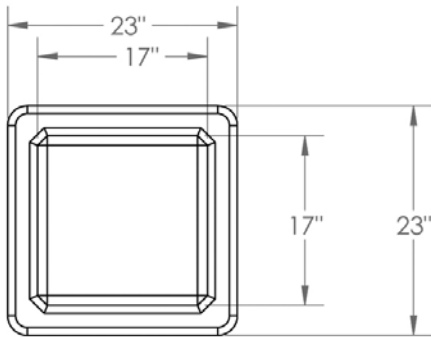

Helmet Insert 18" Square Long Diagram

Helmet Insert 18" Square Long Helmets

Inserts For Concrete Piles		
500518-L	18" Square	1,800 lbs. Approx