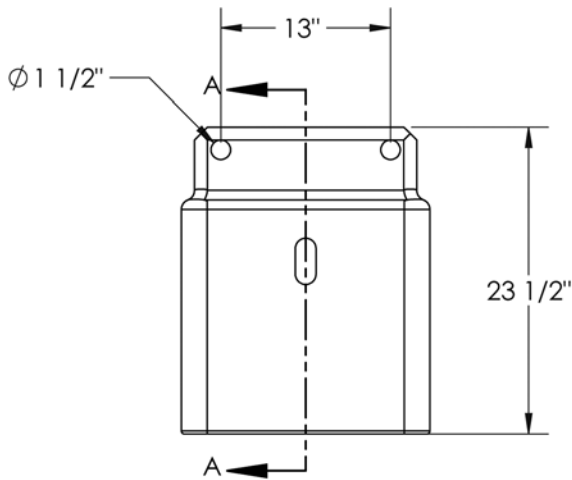

## Helmet Insert 14" Square Diagram

### Helmet Insert 14" Square Helmets

Inserts For Concrete Piles		
500514	14" Square	1,170 lbs. <i>Approx.</i>