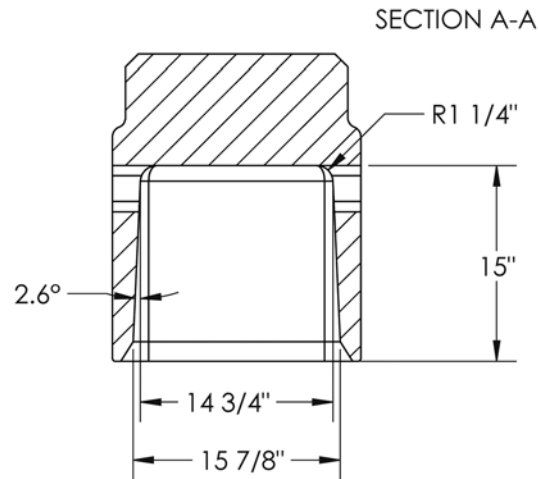

## Helmet Insert 14" Square Diagram

### Helmet Insert 14" Square Helmets

Inserts For Concrete Piles		
500514	14" Square	1,170 lbs. <i>Approx.</i>