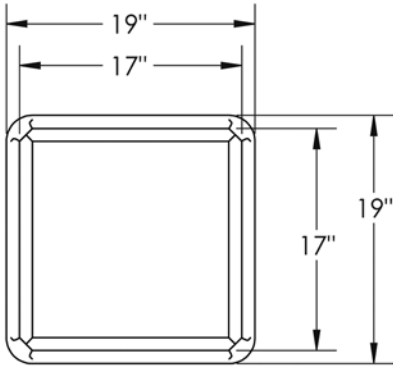

## Helmet Insert 14" Square Diagram

### Helmet Insert 14" Square Helmets

Inserts For Concrete Piles		
500514	14" Square	1,170 lbs. <i>Approx.</i>