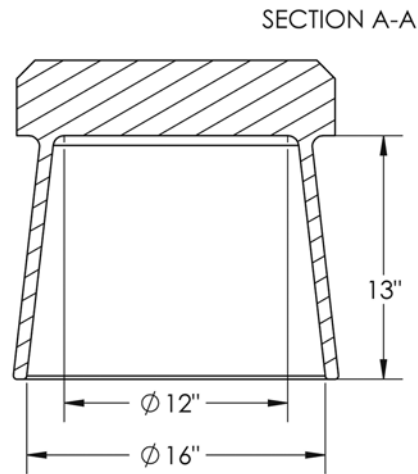

Helmet Inserts up 16" Ø Timber Piles Diagram

Helmet Insert For Timber Piles

Inserts For Timber		
500506-1	up to 12" Ø	560 lbs. Approx.