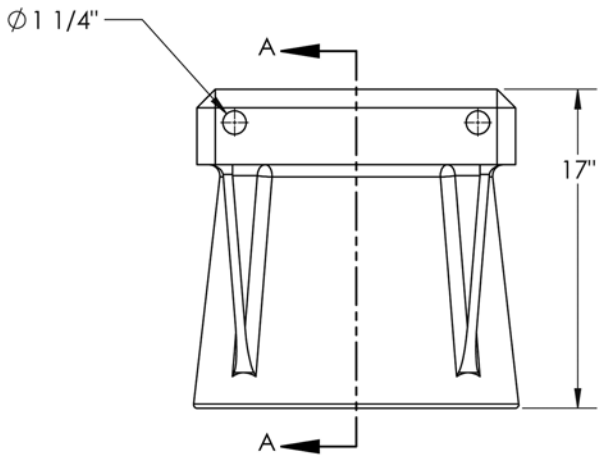

Helmet Inserts up 16" Ø Timber Piles Diagram

Helmet Insert For Timber Piles

Inserts For Timber		
500506-1	up to 12" Ø	560 lbs. Approx.