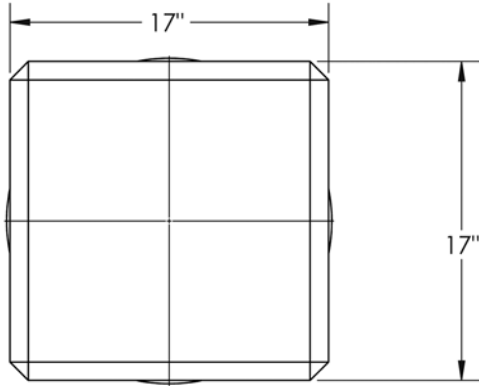

Helmet Inserts up 16" Ø Timber Piles Diagram

Helmet Insert For Timber Piles

Inserts For Timber		
500506-1	up to 12" Ø	560 lbs. Approx.